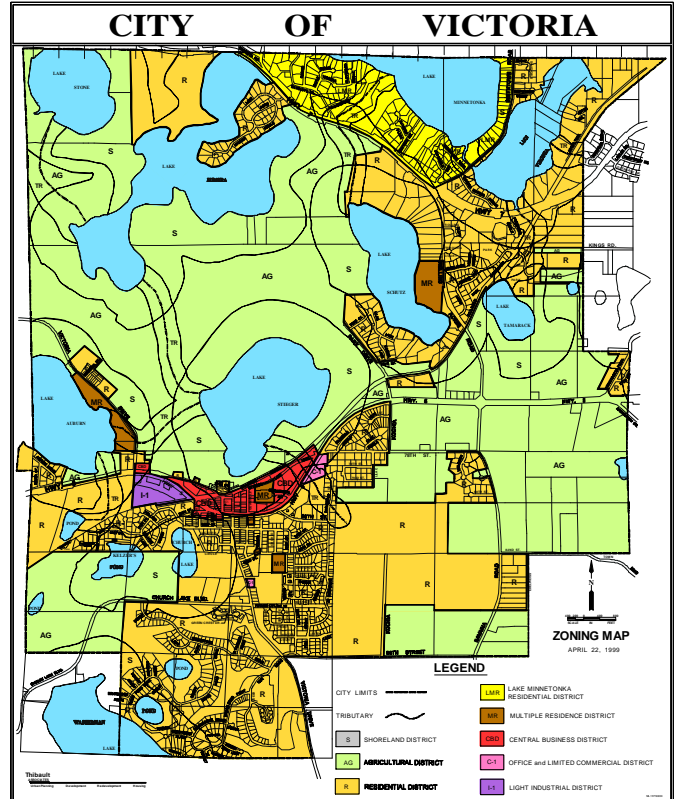

Thibault

Planning Development
ASSOCIATES
LLC

LAND USE CONTROLS

Thibault Associates has broad, in-depth experience in developing all forms of land use control ordinances including zoning, subdivision, planned unit development, parking, downtown districts, business park districts, telecommunications and others.